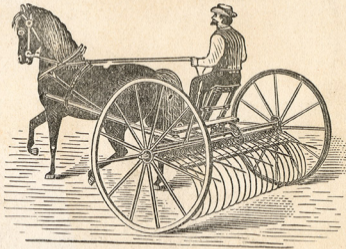

SAR-TG-297

The New Champion

POSITIVE
SELF
DUMP

IT HAS NO
EQUAL
FOR
SIMPLICITY and
DURABILITY.

HORSE RAKE

MANUFACTURED BY

THE J. W. MANN MFG. CO., - BROCKVILLE, ONT.