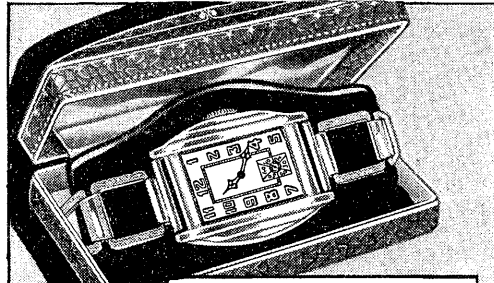

Super Value for Men

5.00 Del'd

31-071 One of the best watch values we have offered! 15-jewel movement in the favored tonneau-shaped chrome-plated case. Convenient luminous figures and hands. Open-style bracelet to match. In fancy box. Sale price, delivered..... **5.00**