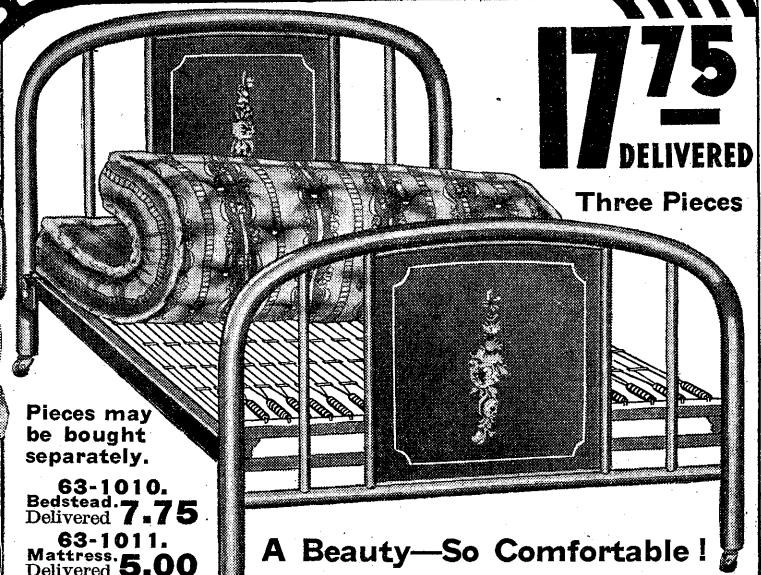

17.75
DELIVERED

Three Pieces

Pieces may be bought separately.

63-1010. Bedstead. **7.75** Delivered

63-1011. Mattress. **5.00** Delivered

63-1012. Spring. **5.29** Delivered

A Beauty—So Comfortable!

63-1009 Just note the features of this **Bed Outfit**. Extra heavy **All Steel Bedstead**—not to be confused at all with the lighter-weight beds sold around this price—artistic bow ends of 2-inch tubular steel—wide (24-inch) decorative panels. Rich Walnut finish. **Cable Bedspring**—high riser tubular sides, strong and resilient. Well-filled **Mattress**—clean, fresh Cotton in Floral Ticking case, closely tufted and finished with roll edges. Choice of sizes 39, 48 and 54-inch widths. A bargain we highly recommend. **Shipped from Factory. Del'd Three-Piece Outfit, 17.75**