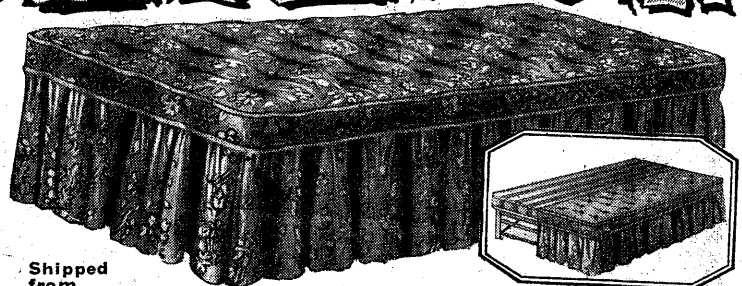

663-1008, Cotton-filled Mattress to fit..... **2.19**

Shipped from Factory

Easy-Sliding Couch

63-1013 By day a cosy cheery Couch and by night a comfortable, restful Bed. All steel construction with metal gliders. Strong link spring. Cotton-filled mattress covered with bright Cretonne. Size about 24 by 72 ins., opens out to 46-inch width. Price