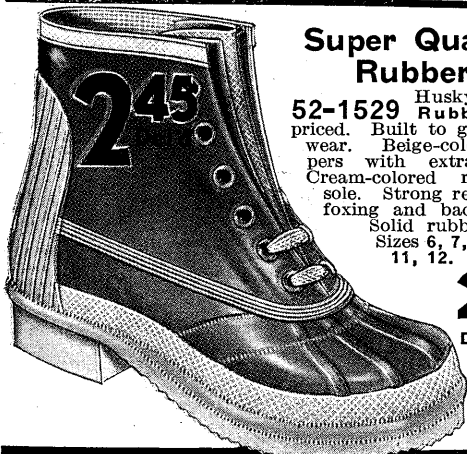

Super Quality Rubbers

52-1529 Husky Work Rubbers Sale priced. Built to give extra wear. Beige-colored uppers with extra heavy Cream-colored rubber sole. Strong reinforcing foxing and back stays. Solid rubber heels. Sizes 6, 7, 8, 9, 10, 11, 12. Price **245**