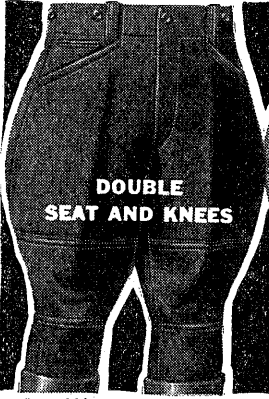

**DOUBLE
SEAT AND KNEES**