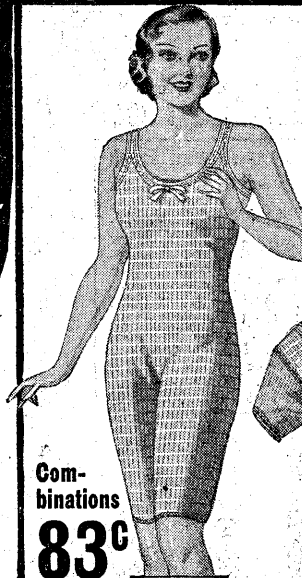

79c
Ea.

Order Several!

Bust sizes 34, 36, 38, 40, 42, 44.
Flesh or White.

14-1284 British-Winceyette made Nightgowns at a new low price! A very special purchase makes possible this offering. They are gowns noted for warmth, wear and appearance. Choice of V or round necks with scalloping and effective embroidery. Short kimono sleeves. Sale price, each... **79c**