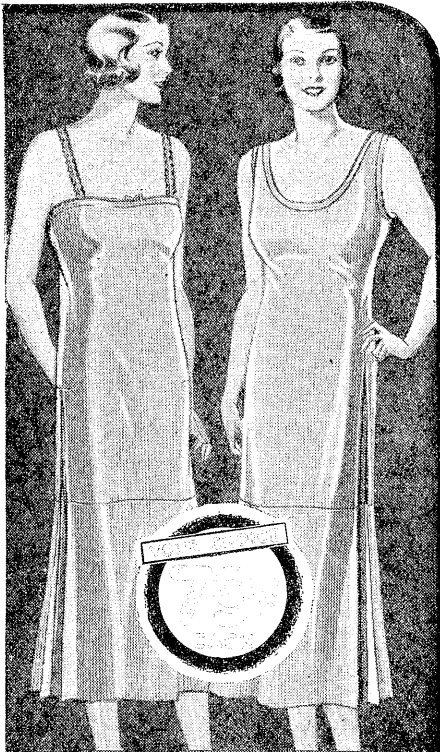

HERE'S A RECORD VALUE!

Never before have we catalogued such fine English ALL-WOOL BLOOMERS at this LOW PRICE

49¢
EACH

14-9295
Colors: Flesh; White; Sand.
Sizes 34, 36, 38, 40, 42, 44

Value-giving such as EATON buying facilities alone make possible—Imported Bloomers of soft-textured All-Wool, fine medium weight. Double gusset.

Very Specially Priced!!

EXCELLENT QUALITY RAYON

Opera Top Bust sizes 34 to 44. Colors Peach or White. **14-5280** Of a delightful quality Rayon, surprising at the money. Popular Opera-top Slip with deep shadow-proof hem and side pleats. Sale price... **79c**

Fitted Top Bust sizes 34 to 44. Colors: Flesh; Black; Beige. **14-5281** Fitted top Slip of lustrous Rayon in a quality that makes it exceptional value at our low Sale price. Deep shadow-proof hem and side pleats. Sale price... **79c**