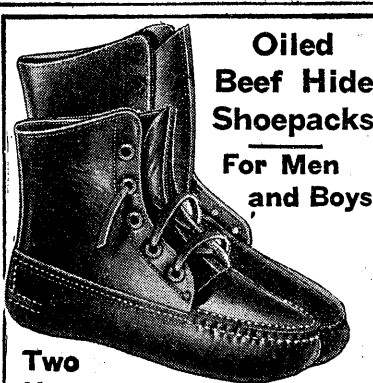

Oiled Beef Hide Shoepacks For Men and Boys

Two Heights

Full-grain Brown Oil-Tanned Beef Hide Shoepacks for men and boys—hand-sewn seams around vamps. Outstanding Sale value.

Men's sizes 6, 7, 8, 9, 10, 11, 12.

52-1544 7-Eyelet height. Sale price, pair, del'd... **2.19**

52-1546 5-Eyelet height. Sale price, per pair... **1.75**

Boys' sizes 1, 2, 3, 4, 5.

52-1545 7-Eyelet height. Sale price, per pair... **1.75**

52-1547 5-Eyelet height. Sale price, per pair... **1.29**

Small Boys' sizes—Low cut only.

52-1548 Sizes 11, 12, 13. Sale price, per pair... **1.10**

52-1549 Sizes 8, 9, 10. Sale price, per pair... **99c**

RED-LINED OVERSHOES

For Men and Boys

First quality Black Cashmerette Overshoes built over a full-fitting round toe last with sturdy rubber soles. Warm, red fleecy lining.

4-Buckle Men's Sizes **2.55** Del'd

2-Buckle Men's Sizes **1.95** Pair

1-Buckle Men's Sizes **1.55** Pair