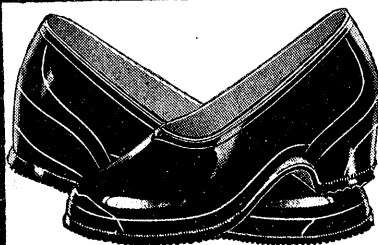

Cuban or Low Heels

Value only as **EATON'S** Sale can bring you! Excellent quality **Black Rubbers** in a medium weight that assures good service without being too heavy. Cuban or low heels. Sizes 2½ to 8 (in half sizes).
Pair

462-988 **Cuban heels.**
462-989 **Low heels.** **54¢**

For Misses and Children

Good quality **Rubbers** at remarkably low prices. Good weight soles that will give splendid service. Low heels. In half sizes.

462-990 **Misses'** sizes 11 to 2. Sale price, **52¢**
462-991 **Children's** sizes 4 to 10½. Sale price, pair..... **48¢**