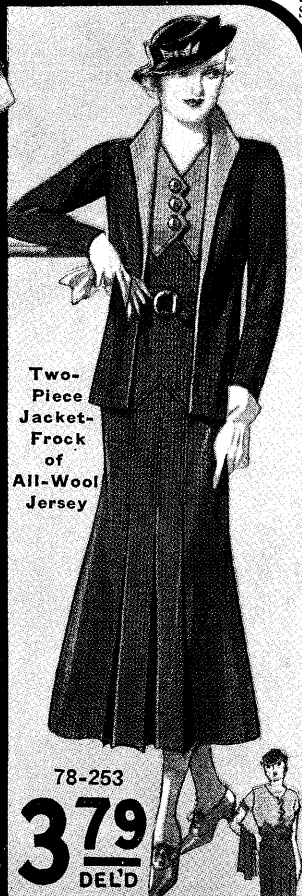

Two-Piece Jacket-Frock of All-Wool Jersey

78-253 **3.79** DEL'D