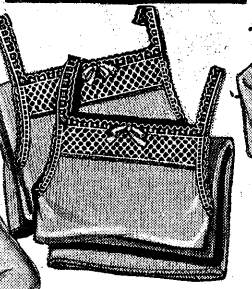

Look!
2 Vests 25c
Bust sizes 34, 36, 38.
14-9274 Women's light-
weight **White Cotton
Vests** with lace front
yoke. Truly, this is the
bargain of bargains.
Sleeveless style in a
good length.