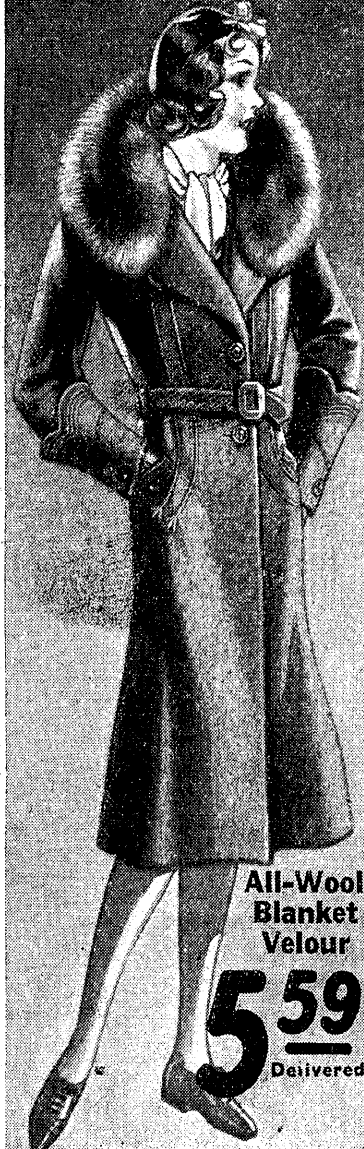

EATON'S MID-WINTER SALE

An Order from This Book Will Ensure Your Receiving a Copy of Our Next Catalogue

**THIS SALE ENDS
FEB. 28th, 1933**

All-Wool
Blanket
Velour

5.59
Delivered

Smart Style for Girls

86-441 With soft, fluffy Mandel (European Lamb) collar, slash pockets; elbow trim. Sateen lining; fully interlined. Size 14X is for the large 14-year-old. Sizes 6, 8, 10, 12, 14, 14X. Lgth. 27, 30, 33, 37, 40, 42.