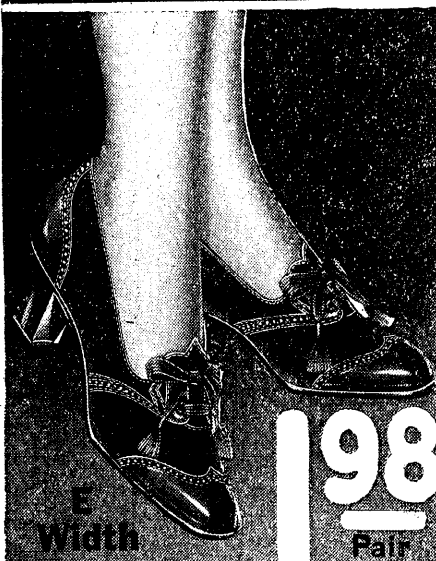

It Pays to Buy From EATON'S

**Suede
The Season's Vogue**

E
Width

1.98
Pair

Smart Suede Tie

Just note the low price on these Suede Two-eyelet Tie Shoes. Trimmed with calf Cuban heels with rubber top lifts. Sizes 2 1/2 to 7 (in 1/2 sizes). 62-905, Black; 62-906, Brown. Sale price, pair 1.98