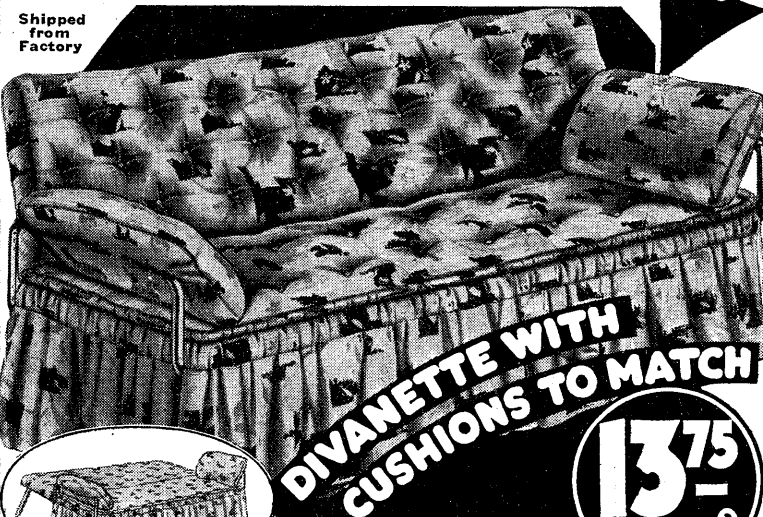

DIVANETTE WITH CUSHIONS TO MATCH

13.75
DELIVERED

63-1002 Yes, it's years since

we offered a value like this! Make some room do double duty with this inviting Divanette, a cosy nook by day, a bedroom at night. Inset shows back dropped down to give 48 by 72-inch bed. All over Cable Spring and nine seat coil springs. Cotton-filled Crotonne-covered Mattress with deep valance and two cushions to match.

THE LOWEST PRICE IN MANY YEARS!