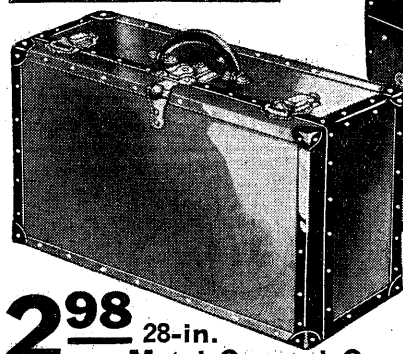

2.98 28-in. Metal-Covered Case

03-086 All-Metal-Covered Utility or Pullman Case. Wood case all metal covered, which will not bubble or blister. Has attractive lining, brass lock and catches. Color Blue with Black trim. Size 28 by 15 by 9 1/2 inches. Sale price..... **2.98**