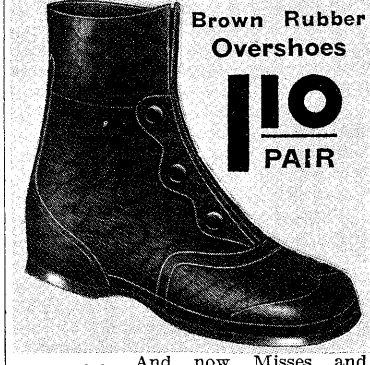

Warm. Fleece-Lined

1.10 PAIR
462-994 And now Misses and Children can get those snugly-fitting cosily fleece-lined **Brown Rubber Overshoes** much below what is usually asked. Good-fitting round toes, low heels, three-dome fastening. Splendidly good-wearing. Sizes 8, 9, 10, 11, 12, 13, 1, 2 (no half sizes). Sale price, per pair. **1.10**