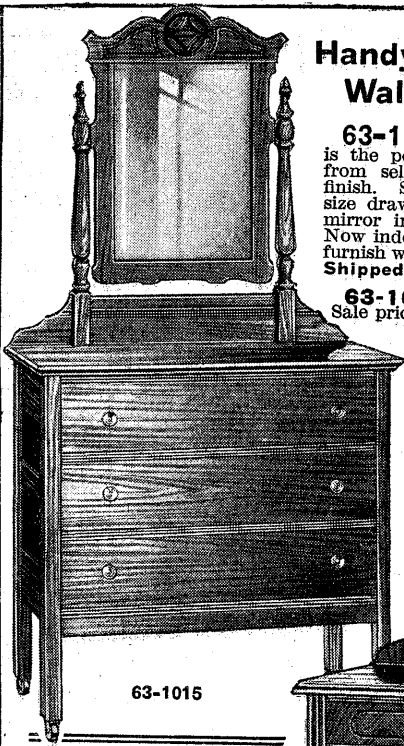

**Handy in Size! Low in Price!
Walnut-Finished Dresser**

63-1015 An interesting Sale offer in Dressers. The one on the left is the popular 32-inch width. Solidly built from select Birch in nicely grained Walnut finish. Solid legs and corner posts; three full-size drawers. Swinging 12 by 20-inch plate mirror in ornamental frame. Now indeed is the time to re-furnish while prices are so low. Shipped from Factory..... **10.50** Del'd

63-1016. Wash Stand to match. Sale price, delivered..... **6.95**

63-1015

Combination Walnut Veneer

63-1017 Who can resist the beauty of Walnut Veneer on a graceful Venetian Mirror? This distinctive Dresser is the generous 38-inch size—built of combination Walnut Veneer with 20 by 26-inch Venetian Mirror of British plate glass. Fluted posts, turned legs. Three roomy drawers; moulded top.

Shipped from Factory. Sale price... **18.75** Del'd