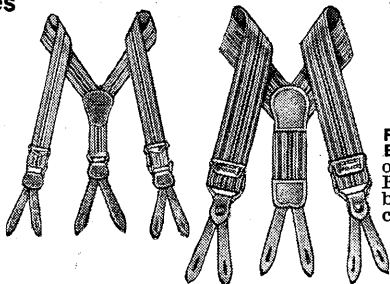

For Men
29c
Per Pair

640-017 Police style Braces made of durable Elastic webbing with cast-off ends of flat leather. About 38 ins. long.

Brown Buffalo Cloth Robes **1025** Delivered

About 54 by 64 inches.

42-048 Here's a Robe that will surely keep you warm. Made of Brown Montana Buffalo Cloth with a wind and waterproof rubber interlining. Finished with Green Felt border. Sale price, delivered..... **10.25**