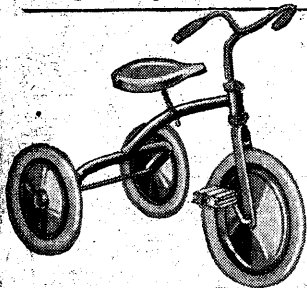

STOP!

We Pay Shipping Charges on all
Orders of **$5⁰⁰** or Over
From ANY PART of This Book
And on Orders Amounting to
$2⁰⁰ or Over from Pages 1 to 48
We Reserve the Right to Ship Your Goods the Cheapest Way

Cot
Only
3²⁹

Richly Enameled Bassinette

19-078 Priced to afford you big savings. Made of selected wood, enameled in Cream. Strong springs and swivel wheels. Size about 18 by 34 ins. Sale price, without mattress **3.29**
19-079 Good quality Cotton-filled Mattress, to fit. Sale price..... **98c**

A Baby Swing Saves Many Worries for Mother

18-077 This washable White Duck Swing will keep baby off the floor and out of harm's way. Has strong steel frame and heavy supports, complete with steel spring. Sale price..... **98c**

Oh Boy!
HERE'S A BARGAIN

**RUBBER TIRES
STEEL HANDLE**

**3⁷⁹
EACH**

**Built for Hard Service
Priced for Economy!**

19-075 It's a real boy's wagon — speedy, easy-running, strong and easy to steer. Has an all-steel bent handle; box is 36 by 14½ inches of nicely varnished hardwood, Red trimmed. Heavy steel undergear, steel axles, roller-bearing 10-inch Red disc wheels with 1-inch heavy rubber tires. A big wagon at a low Sale price..... **3.79**

Lots of Fun With a PEDAL BIKE

19-081 Here's the toddler's favorite! A velocipede-style Bike priced so low that every kiddy should have one. Well-made with tubular frame, thick rubber tires, steel disc wheels, rubber pedals and all-metal adjustable seat. Height of seat from floor about 12 ins. Enameled bright Green with Red wheels. Sale price **1⁵⁹**

79^c

**LOOK, BOYS!
Here's the "Racer"!**

34 inches Long
19-076 A dandy Steering Sled, a real racer, too, and what a bargain! Three-piece hardwood top, non-skid runners, strong steel knees. A chance to buy a high-grade sleigh at a low price. Sale price, each..... **79c**

Crokinole Board