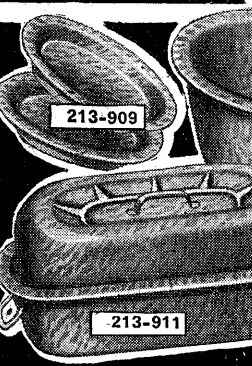

Order Now Grey Graniteware

Replenish your kitchen needs with dependable Grey Granite utensils at these low Sale prices.

213-909. Set of Two Pie Plates, 9 1/2 ins. diameter. Sale price..... **2 for 21c**

213-910. Round Dish Pan, roll rim, size 16 1/2 by 4 1/4 ins. deep. Capacity 7 quarts. **38c**

213-911. Oblong Covered Roaster, wire drop handles, size 16 1/2 by 10 1/2 ins., 7 ins. high with cover. Sale price..... **87c**

213-912. Convex Kettle. Tin cover. Size 9 1/2 by 5 1/4 ins. Will hold 8 pints. Price... **62c**

213-913. Stove Pot, fits 8 or 9-inch pot holes. Tin cover, back handle, 11 1/2 by 8 ins. Capacity 9 quarts. Sale price... **96c**

213-914. Oval Dish Pan, roll rim, size 17 by 13 ins. Will hold 7 quarts. Sale price... **69c**