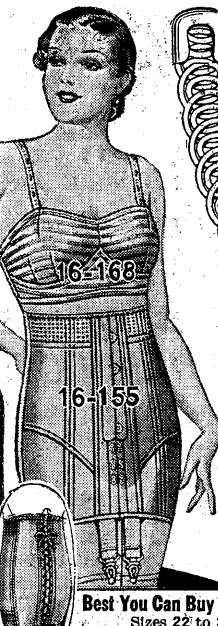

Bends with the Figure
189
Flexsteels
REGISTERED

With...
Knitted Elastic
in both side sections
and inner belt
198

16-168
16-155