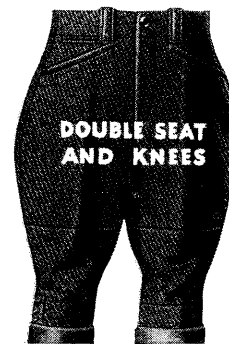

DOUBLE SEAT AND KNEES

For Extra Wear

Sizes 26 to 36, for ages 8 to 18 yrs.

94-828 **All-Wool Breeches** of heavy **Brown Tweed**, with double seat and knees. Four pockets, belt loops and side lacing at knees. Sale price.... **1.98**