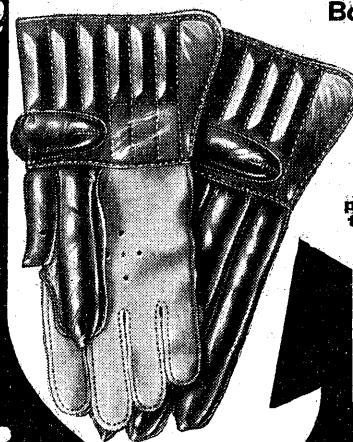

"Silver Star" Motor Oil

Needs no introduction, having proved its quality to thousands of satisfied customers! Put up in two popular sized tins, and in the two most useful grades.

03-070. 4-Gallon Tin SAE 30 Med. **2.19**

03-071. 4-Gallon Tin SAE 40 Heavy **2.19**

03-072. 2-Gallon Tin SAE 30 Med. **1.23**

03-073. 2-Gallon Tin SAE 40 Heavy **1.23**

"Silver Star" Grease

A high-grade Cup Grease put up under our own brand.

03-074. Pressure Gun Grease, 5-lb. tin. Sale price.... **73c**

03-075. Cup Grease, 5-lb. tin. Sale price.. **73c**

Grease Guns

02-076. Do your own grease job and save money with one of these serviceable Grease Guns. With 14-inch flexible Alemite Hose. Sale price complete. **2.69**

"UNIVERSAL" COACH SEAT COVERS

3.59 At a Low Sale Price
Complete Set

Here is a splendid 02-080 opportunity to get a complete set of Seat Covers for your car at a saving. They will not only keep your upholstery clean and fresh, but improve the appearance of the car interior. Will fit Fords, Chev's and other medium size coaches. Made of hard-wearing material in attractive patterns. Sale price, per set, complete.. **3.59**

"Universal" Floor Mats

Replace your old mat with one of these "Universal" jet Black Rubber Mats—finished in attractive patterns. They can be cut to fit, using your old mat as a pattern.

02-078 40 by 32 1/4 by 32 ins. **83c**
02-079 40 by 43 by 39 ins. **1.05**

20 - Piece Wrench Set

Motorists! 02-077 Here is a useful Socket Set packed in handy container. Contains 16 hard tempered steel sockets, nicked and knurled T and L handles, ratchet wrench, screw driver bit and alemite fitting. In Red metal box. Sale price, set.... **1.63**

3 piece Ski Outfit

Skis, Harness and Poles Complete