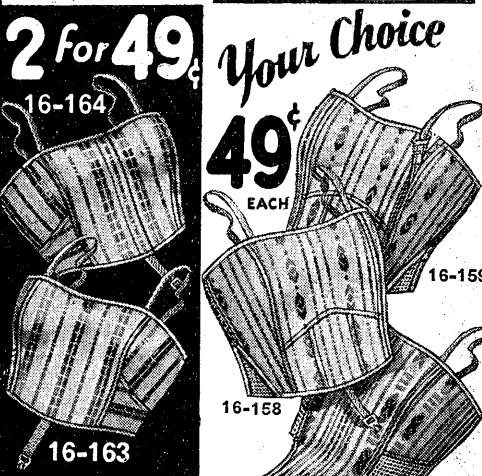

2 for 49¢
Your Choice
49¢
EACH

Good Fitting
Bust sizes 32 to 40. Your size is bust measure over dress. New style, inexpensive Bandeaux, made of Rayon-striped material.
16-164 Front-fastening. Back-boned in front.
16-163 Fastening style. 2 for 49c
16-158 Back-fastening, boned in front.
16-160 Back-fastening Garter Brassiere.
Sale price, each... **49c**

Reduces and Supports the Abdomen

For Average and Stout Figures.
Sizes 24 to 36. Size is two inches smaller than waist measure over dress.
16-151 Back-lace Corsets are more popular than ever and nothing excels this type of garment for abdominal restraint. Of strong Pink Coutil. Sale price **1.89**

Bargain!
189