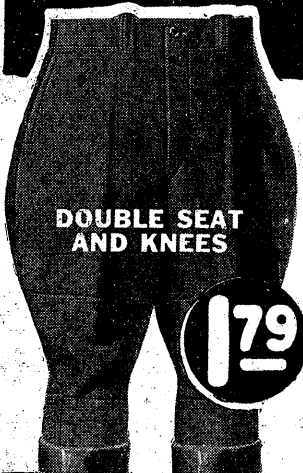

DOUBLE SEAT AND KNEES

1.79

All-Wool Mackinaw

Sizes 26 to 36, for ages 8 to 18 years.

94-833 Strong, warm Breeches of All-Wool Blue Mackinaw with double seat and knees. Four pockets, belt loops, side lacing at knees. **1.79**