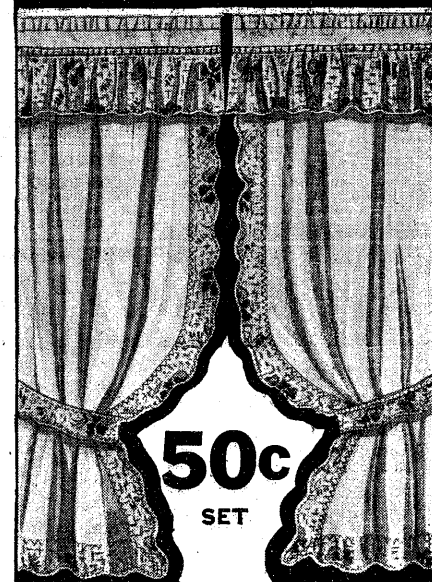

NOVELTY CURTAIN SET

50c
SET

Cream Scrim, Printed Borders

Size 18 ins. wide by 2 yards deep. Border colors Rose; Blue; Green; Gold.
Bright Scrim Curtains with printed scrim borders. Edge has neat serged scallop—a new idea! Priced low for this Sale.