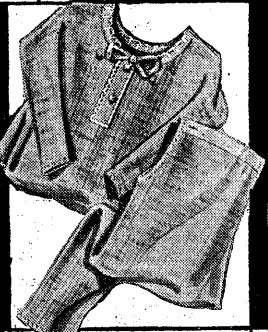

Here's Comfort
72-237 Heavy, fleecy, Natural colored Cotton Vests. Comfy long sleeves. For 2, 3, 4, 5, 6 yrs. Sale price **2 for 69c**

72-238 Ankle-length Drawers to match Vest. Sizes as above..... **2 for 69c**