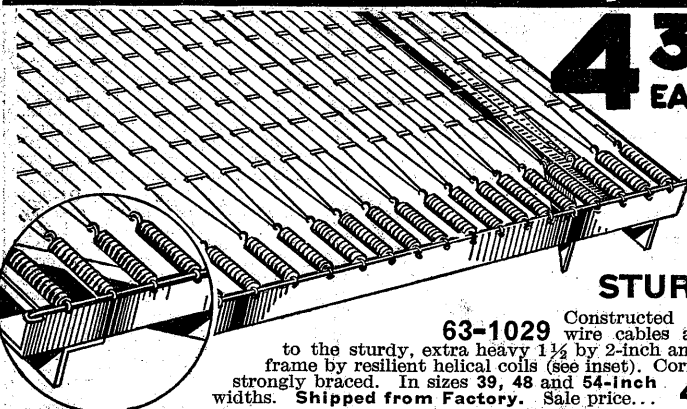

Bargain in a Cable Spring

4 35
EACH

STURDY!

63-1029 Constructed of taut wire cables attached to the sturdy, extra heavy 1 1/2 by 2-inch angle steel frame by resilient helical coils (see inset). Corners are strongly braced. In sizes 39, 48 and 54-inch widths. Shipped from Factory. Sale price... **4.35**