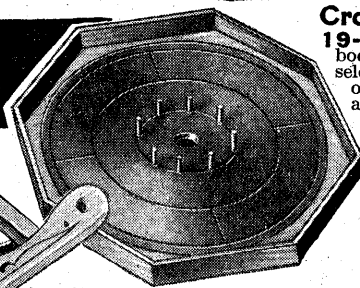

Crokinole Board

19-080, A game everybody enjoys! Board of selected wood, with set of solid wood, discs, and rubber covered pegs. Directions enclosed. Sale price **2.29**

All-Metal FOLDING CARRIAGE

19-082 Made of strong, yet light Room for baby to lie full length. Reclining back with front end that can be let down for extra length. Has footwell, folding fabric hood, 10-inch rubber-tired wood wheels and brake. Body 30 by 15½ ins. Color Olive Green with pushers, gear and wheels Black. Sale price..... **985**