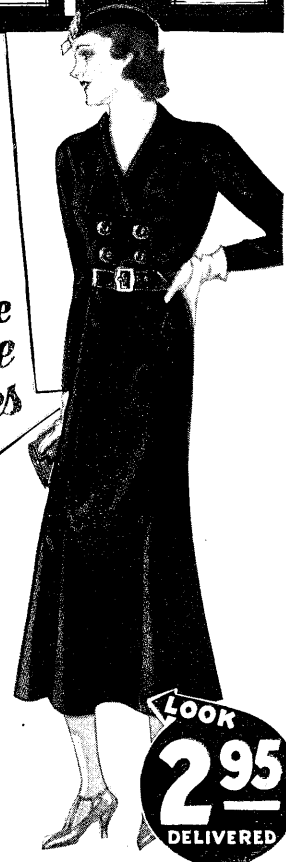

ORDER BY NUMBER **82-250**

Navy

Black

NEW! CHIC!
You'll want them BOTH at these Low Sale Prices

LOOK **4.95** DELIVERED

LOOK **2.95** DELIVERED

Printed Real Silk
58-100 Misses' very chic, sleeveless 5 o'clock Dress, has draped collar with ornament, long, graceful skirt with low-placed flare. Very special value. Misses' sizes 14, 16, 18, 20. Bust 32, 34, 36, 38. Length about 50, 50, 51, 51. Color Black with assorted colored patterns. Sale price, delivered..... **4.95**