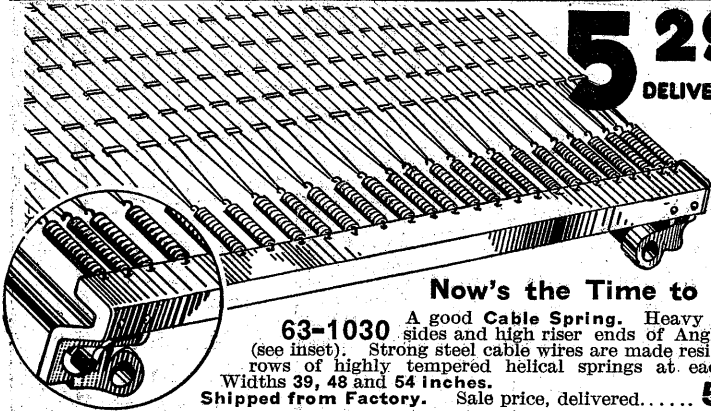

High Riser Cable Spring Lower Priced

5 29
DELIVERED

Now's the Time to Buy

63-1030 A good Cable Spring. Heavy tubular sides and high riser ends of Angle Steel (see inset). Strong steel cable wires are made resilient by rows of highly tempered helical springs at each end. Widths 39, 48 and 54 inches. Shipped from Factory. Sale price, delivered..... **5.29**