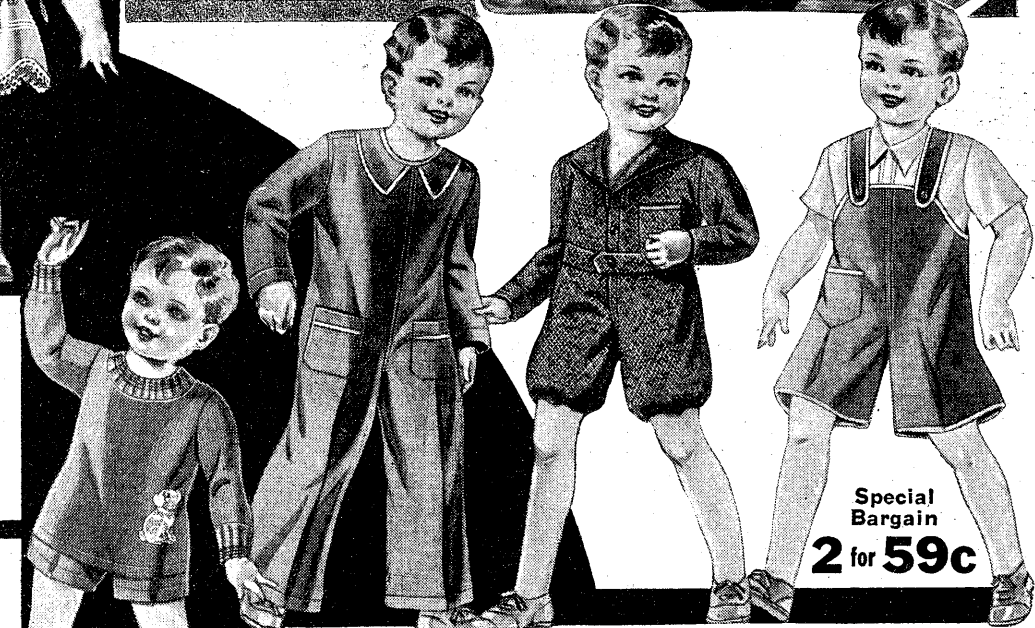

Heavy All-Wool

72-228 Splendidly heavy All-Wool Jumbo All-Wool Sweater Coat that sets a new record for low price! Convertible shawl collar, two pockets and rack-knit hips to prevent sagging. For 6, 8, 10, 12, 14 years. Colors Red or Sand. Sale price..... **1.49**