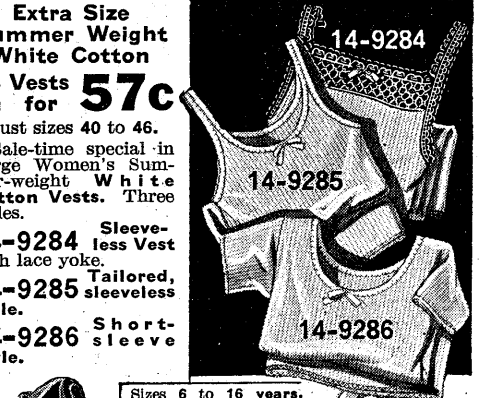

**Extra Size
Summer Weight
White Cotton**
2 Vests 57c
Bust sizes 40 to 46.
Sale-time special in
Large Women's Sum-
mer-weight **White
Cotton Vests.** Three
styles.
14-9284 Sleeve-
less Vest
with lace yoke.
14-9285 Tailored,
sleeveless
style.
14-9286 Short-
sleeve
style.

14-9284
14-9285
14-9286

Sizes 6 to 16 years.
Peach or Flesh.
14-7281 Girls'
and
Misses' **Cotton
Broadcloth
Bloomers**... **27c**
Sizes 6 to 14 years.
14-7280
**Black Sateen
Bloomers.** Shaped
gusset.
Sale price. **27c**