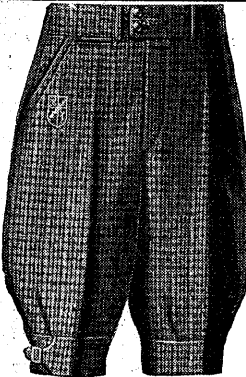

Golf-Style Bloomers
94-839. BROWN. **1.39**
94-838. BLUE.
Sizes 26 to 32, for 8 to 14 yrs.
A saving price on Boys' Wool and Cotton Brown Tweed or All-Wool Blue Cheviot-Lined Bloomers with extension waistband. Slant side pockets and emblem. Wide band and buckle fastening at knee. Price. **1.39**