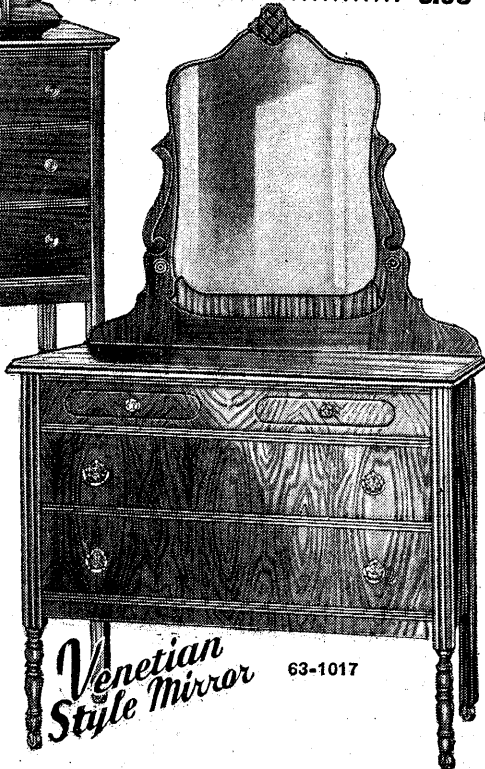

Venetian Style Mirror 63-1017

HARDWOOD KITCHEN CHAIRS

75c
EACH
6 FOR 4.25