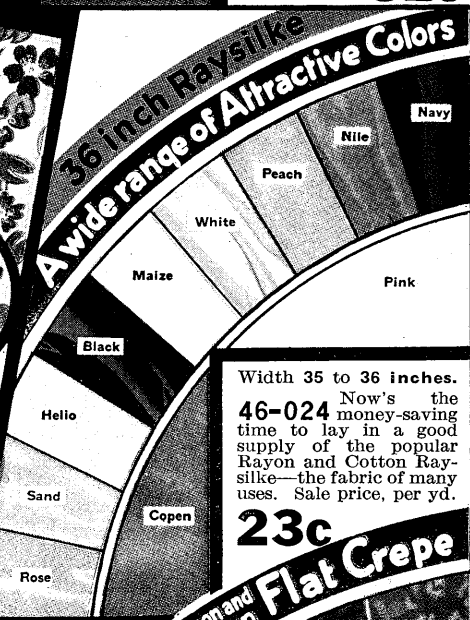

K

Width 35 to 36 inches.
Now's the money-saving time to lay in a good supply of the popular **Rayon and Cotton Raysilke**—the fabric of many uses. Sale price, per yd. **23c**