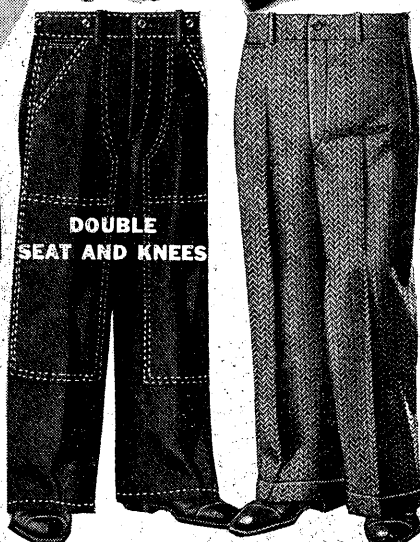

**DOUBLE
SEAT AND KNEES**

Heavy Denim

Sizes 32 to 46-inch waist.
Legs about 30 to 34 ins.

**44-927. 44-926.
BLACK. BLUE.**

Heavy Denim Pants
with double seat and fronts.
All seams double stitched;
five pockets are bar-tacked.
Belt loops.
Sale price..... **1.35**

Grey Tweed

Sizes 32 to 44-inch waist.
Legs 29 to 33 ins.

**44-922 Made from
bone Cotton and Wool
Tweed**, these trousers for
men are priced decidedly
low. Belt loops, four
pockets and cuff bottoms.
Sale price,
pair..... **1.45**