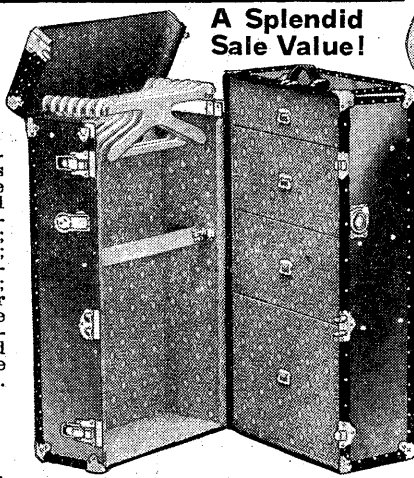

Popular Three-Quarter Size.

A Splendid Sale Value!