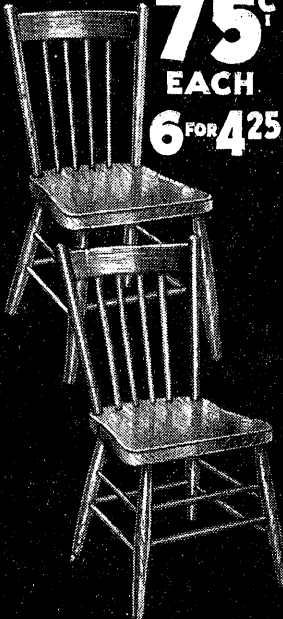

In Golden Finish

Well made of selected Hardwood in Golden finish. Heavy, solid seat and legs, well braced. Suitable for church and school affairs. Sale price, each **75c**
6 for 4.25