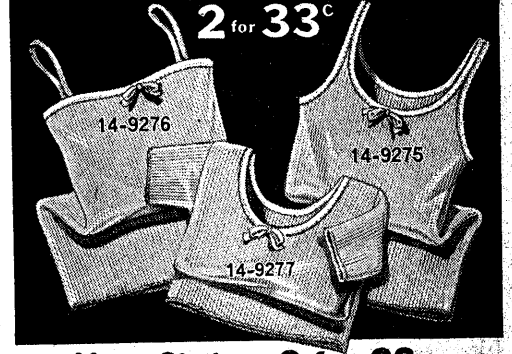

2 for 33c

14-9276 **14-9275** **14-9277**

Your Choice 2 for 33c Bust sizes 34, 36, 38. White Cotton Vests with neat tubular trimming. **14-9275**. Fitted top. **14-9276**. Opera top. **14-9277**. Short sleeve and shaped neck.