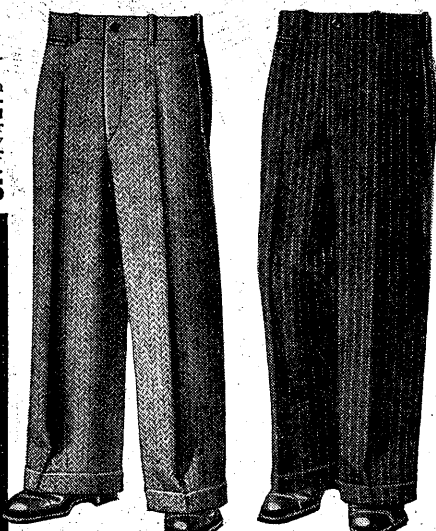

Two Fabrics for Young Men
Brown Tweed 28 to 36-inch waist.
Legs 28 to 32 inches.
Blue Stripe 30 to 36-inch waist.
Legs 28 to 32 ins.

**44-924 Here's a value
men will ap-
preciate— long - wearing,
every-day Trousers of
Brown Cotton and Wool
Tweed for only $1.89.**
Five pockets, belt loops and
20-inch cuff bot-
toms. Sale price. **1.89**

**44-923 Dressy - looking
Wool Blue Stripe Serge
in a stylish model and
priced to save you money.**
Cut with five pockets, belt
loops and 20-inch cuff bot-
toms. Sale
price, del'd. **2.65**

We Pay Shipping Charges on Orders of $2.00 or Over From Pages 1 to 48

Midwinter Sale
1932-'33

EATON'S

Page
45