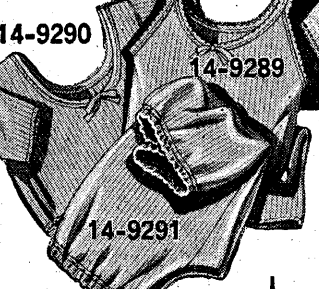

Your Choice 33c
Sizes 34, 36, 38, 40, 42, 44.
Comfortable medium-weight **Cream
Cotton Undies.** Bloomers and choice
of short-sleeve or sleeveless Vest—all at
low Sale prices. Soft, slightly fleeced
inside finish.
14-9289 Sleeveless Vest with
tubular trimming.
14-9290 Short-sleeve Vest,
tubular trimmed.
14-9291 Bloomers with roomy
gusset. Price, each. **33c**