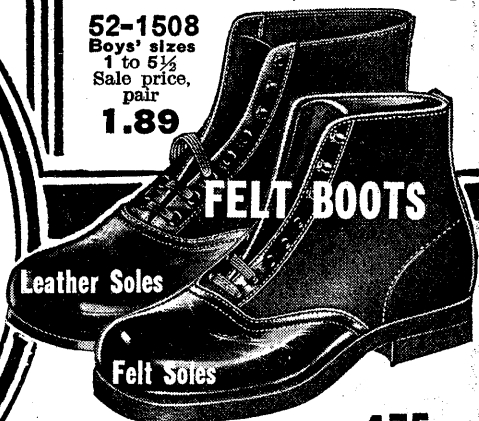

FELT BOOTS

Leather Soles

Felt Soles

52-1510. Felt Soles.

52-1511. Leather Soles. **1.75** Pair

Almost every man knows the real warmth and comfort there is in Felt Boots, and when you compare these prices you'll see the big saving you are offered here! They are made of thick Black Felt with vamps covered with Black Dongola Kid. Sizes 6, 7, 8, 9, 10, 11. Choice of Leather or heavy Felt soles. Sale price, pair... **1.75**

Lumbermen's Heavy Socks Low Sale Prices. Knit of strong, heavy yarns—plenty of warmth and wear for work outdoors. Men's Green Wool. Sale price, pair **79c**
52-1501 Men's serviceable Wool and Cotton quality. Brown shade. Sale price, pair... **50c**
52-1502 Boys' size in Brown Wool and Cotton. Sale price, pair **45c**

It Pays to Buy From EATON'S

3.69 DEL'D

A Low Sale Price on High Quality Leather-Top Rubbers

52-1542 Pliable, durable full-grain Brown Leather tops and tongues sewn on super quality Hi-Press brand rubber bottoms, heavy roll-edge soles, solid rubber heels, cream colored reinforcing foxing. Sizes 6, 7, 8, 9, 10, 11.