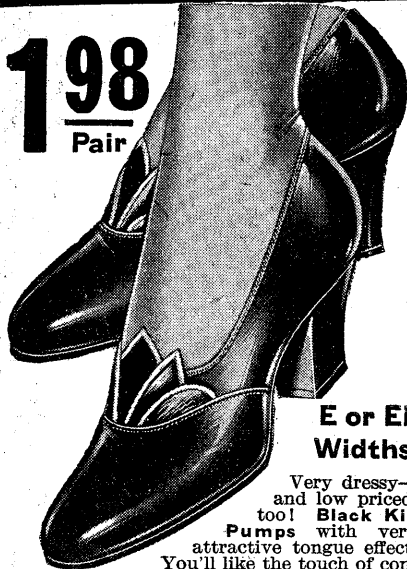

DAINTY KID PUMPS

1.98
Pair

E or EE Widths

Very dressy—and low priced, too! **Black Kid Pumps** with very attractive tongue effect. You'll like the touch of contrast in the trimming. Cuban heels with Panco top-lifts. Your choice of **E** or **EE** widths. Sizes 3 to 7 (in half sizes), also 8. Sale price, **1.98**