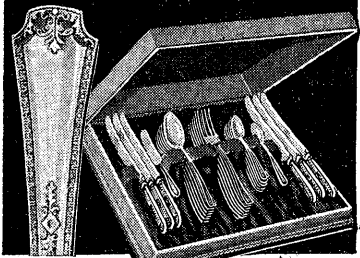

Linen Luncheon Cloth
 Striped in Blue; Rose or Gold.
28-069 Imagine an All-Linen Crash. Quoted at such a low price. Convenient size for luncheon. Sale Price **39c** Ea.

Low Priced
 Colors Mauve; Pink; Green; Gold; White.
28-082 Six-Piece Broad-Striped Bed Room Set. Sale price, set... **29c**
 Sufficient bias tape to trim set 30c. Can be also trimmed with Lace No. 28-084 in White. Yard 4c. Requires about 12 yards.

HUNTING KNIFE

30-011. Lower price than last season on this strong stag-handled **Hunting - Knife**. Keen edged 5 1/2-inch steel blade in durable leather sheath. **79c**

26 PIECES SILVER PLATE IN ATTRACTIVE PATTERN

Low-Priced
30-013 26-Piece Silver-Plated set in a popular pattern. Includes six each: knives, forks, teaspoons, dessert spoons; one each butter knife, sugar knife, shell. In smart cabinet as shown. Sale price, delivered... **2.95**